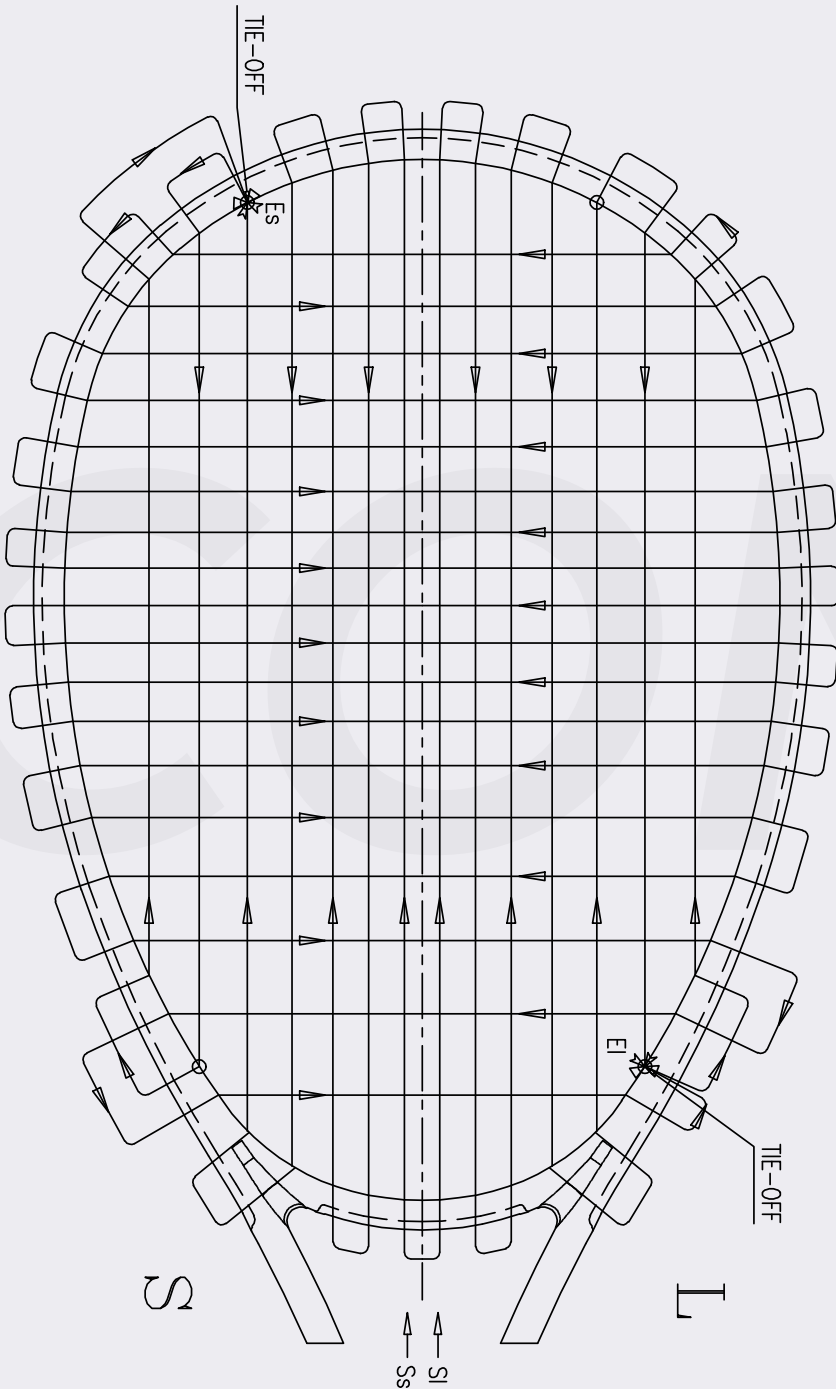

14 Main Strings
18 Cross Strings

PRECISION

Stringing Pattern & Instructions

Pro 130

String Pattern

- El: End long part of the string
- Es: End short part of the string
- Sl: Start long part of the string
- Ss: Start short part of the string

14 Main Strings
18 Cross Strings

DUNLOP

PRECISION

Stringing Pattern & Instructions

Ultimate

String Pattern

- El: End long part of the string
- Es: End short part of the string
- Sl: Start long part of the string
- Ss: Start short part of the string

16 Main Strings
19 Cross Strings

DUNLOP