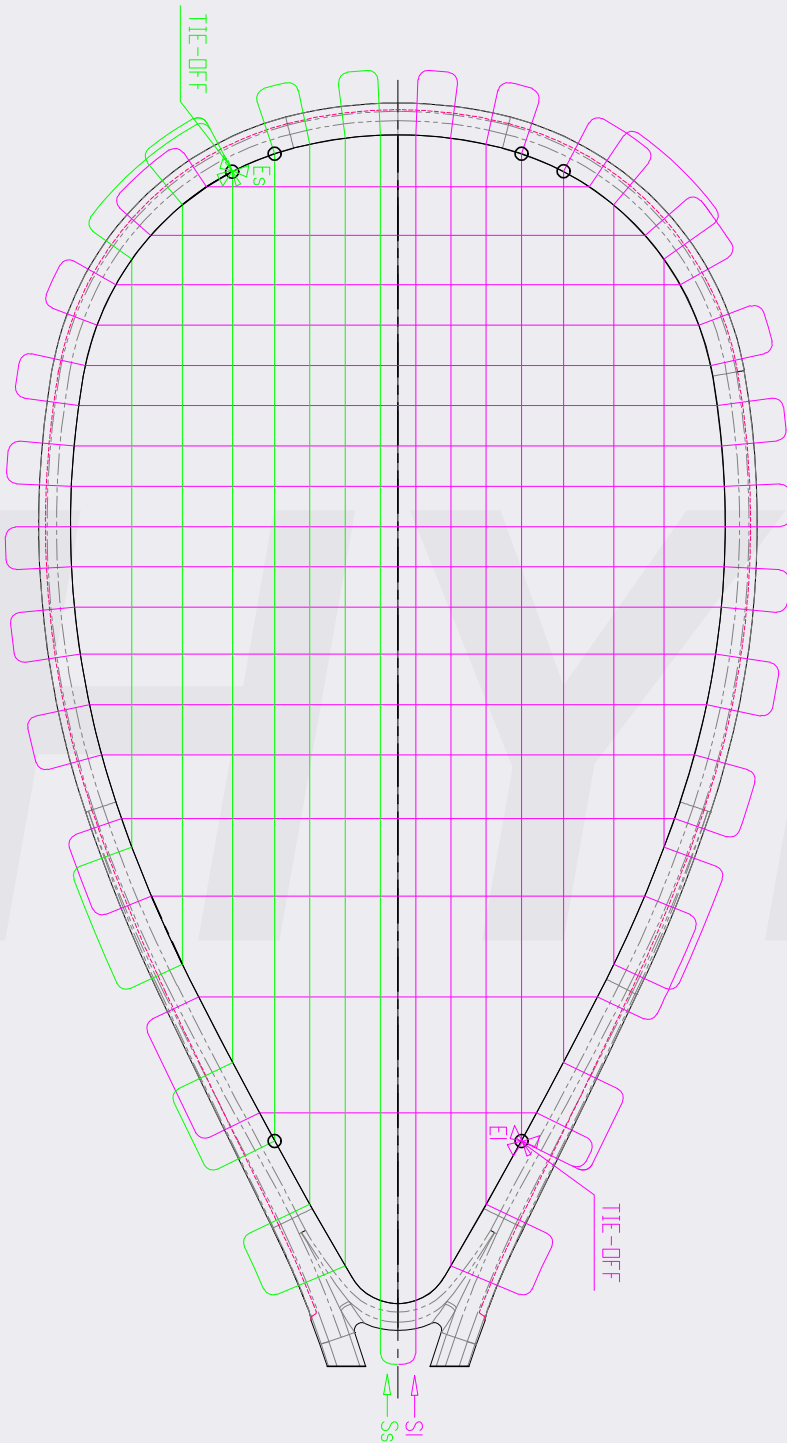

14 Main Strings
18 Cross Strings

HYPERFIBRE+

Stringing Pattern & Instructions

Evolution

String Pattern

- El: End long part of the string
- Es: End short part of the string
- Sl: Start long part of the string
- Ss: Start short part of the string

14 Main Strings
18 Cross Strings

HYPERFIBRE+

Stringing Pattern & Instructions

Revelation 125

String Pattern

- El: End long part of the string
- Es: End short part of the string
- Sl: Start long part of the string
- Ss: Start short part of the string

14 Main Strings
18 Cross Strings

HYPERFIBRE+

Stringing Pattern & Instructions

Revelation 135

(14x18 Powermax)

String Pattern

- El: End long part of the string
- Es: End short part of the string
- Sl: Start long part of the string
- Ss: Start short part of the string

14 Main Strings
19 Cross Strings