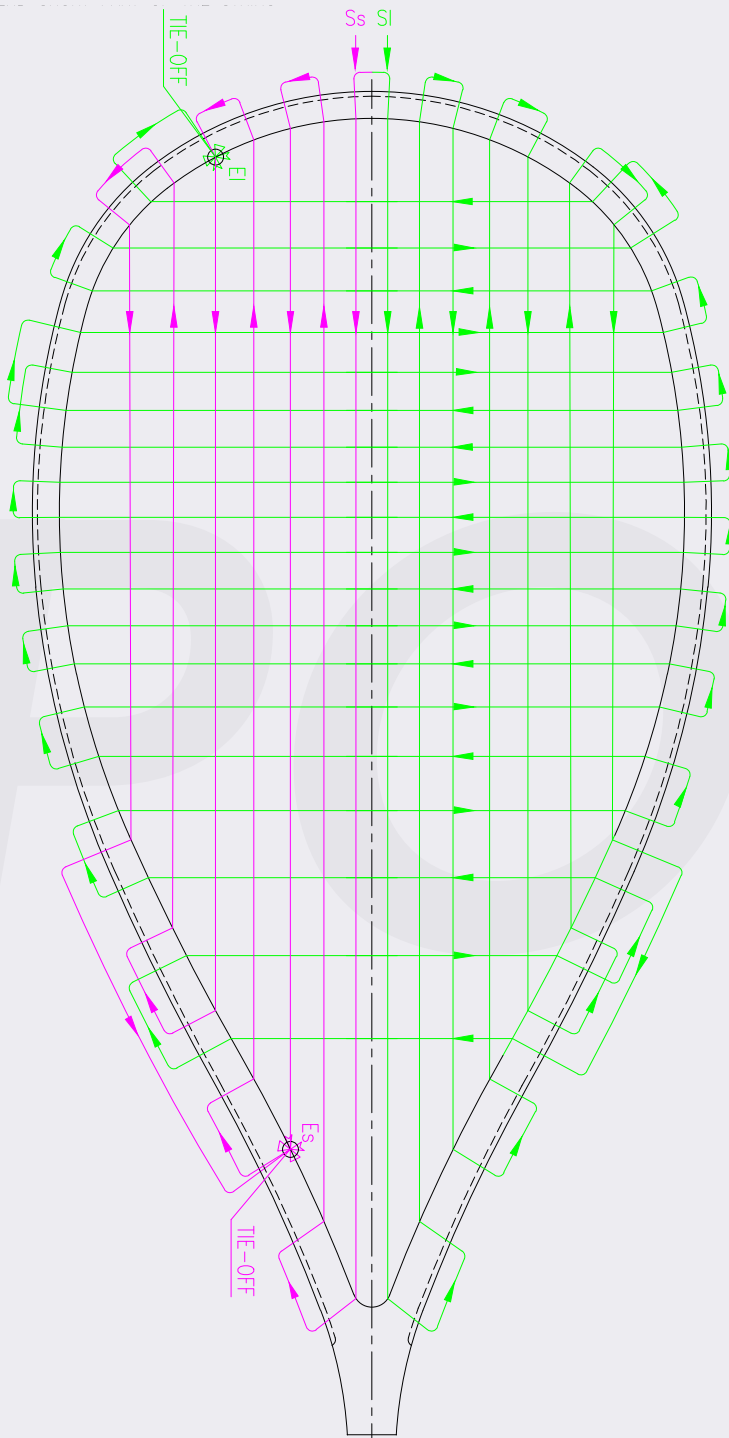

14 Main Strings
18 Cross Strings

HYPERFIBRE+

Stringing Pattern & Instructions

Revelation 135

(14x18 Powermax)

String Pattern

- El: End long part of the string
- Es: End short part of the string
- Sl: Start long part of the string
- Ss: Start short part of the string

14 Main Strings
18 Cross Strings

HYPERFIBRE+

Stringing Pattern & Instructions

Revelation Pro Lite

String Pattern

- El: End long part of the string
- Es: End short part of the string
- Sl: Start long part of the string
- Ss: Start short part of the string

14 Main Strings
19 Cross Strings

HYPERFIBRE+

Stringing Pattern & Instructions

Revelation Pro

String Pattern

- E1: End long part of the string
- E2: End short part of the string
- Sl: Start long part of the string
- Ss: Start short part of the string

14 Main Strings
19 Cross Strings