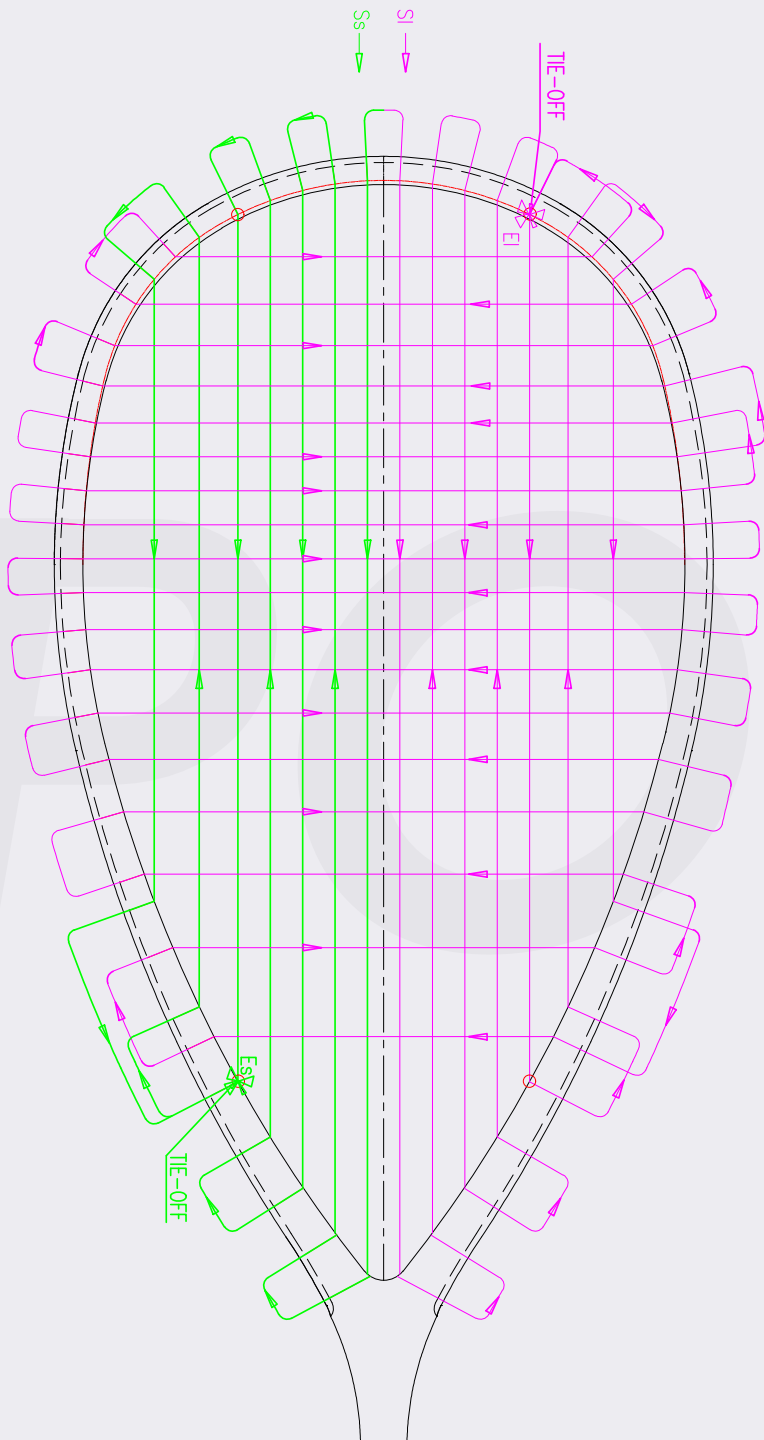

14 Main Strings
18 Cross Strings

HYPERFIBRE+

Stringing Pattern & Instructions

Evolution

String Pattern

- El: End long part of the string
- Es: End short part of the string
- Sl: Start long part of the string
- Ss: Start short part of the string

14 Main Strings
18 Cross Strings

HYPERFIBRE+

Stringing Pattern & Instructions

Revelation 125

String Pattern

- El: End long part of the string
- Es: End short part of the string
- Sl: Start long part of the string
- Ss: Start short part of the string

14 Main Strings
18 Cross Strings

HYPERFIBRE+

Stringing Pattern & Instructions

Revelation 135

(14x18 Powermax)

String Pattern

- El: End long part of the string
- Es: End short part of the string
- Sl: Start long part of the string
- Ss: Start short part of the string

14 Main Strings
19 Cross Strings