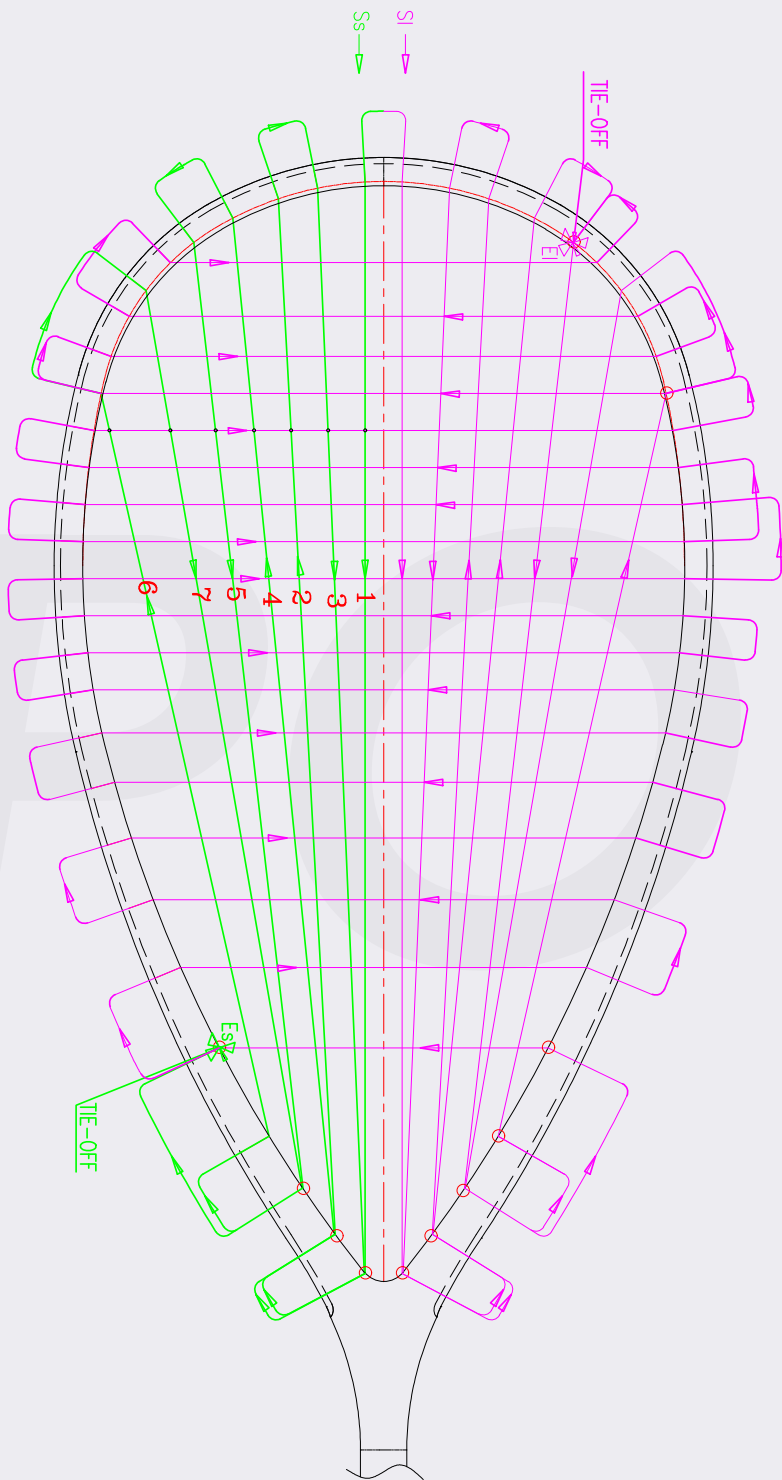

14 Main Strings
18 Cross Strings

HYPERFIBRE+

Stringing Pattern & Instructions

Evolution

String Pattern

- El: End long part of the string
- Es: End short part of the string
- Sl: Start long part of the string
- Ss: Start short part of the string

14 Main Strings
18 Cross Strings

HYPERFIBRE+

Stringing Pattern & Instructions

Revelation 125

String Pattern

- El: End long part of the string
- Es: End short part of the string
- Sl: Start long part of the string
- Ss: Start short part of the string

14 Main Strings
18 Cross Strings

HYPERFIBRE+

Stringing Pattern & Instructions

Revelation 135

(14x18 Powermax)

String Pattern

- El: End long part of the string
- Es: End short part of the string
- Sl: Start long part of the string
- Ss: Start short part of the string

14 Main Strings
19 Cross Strings