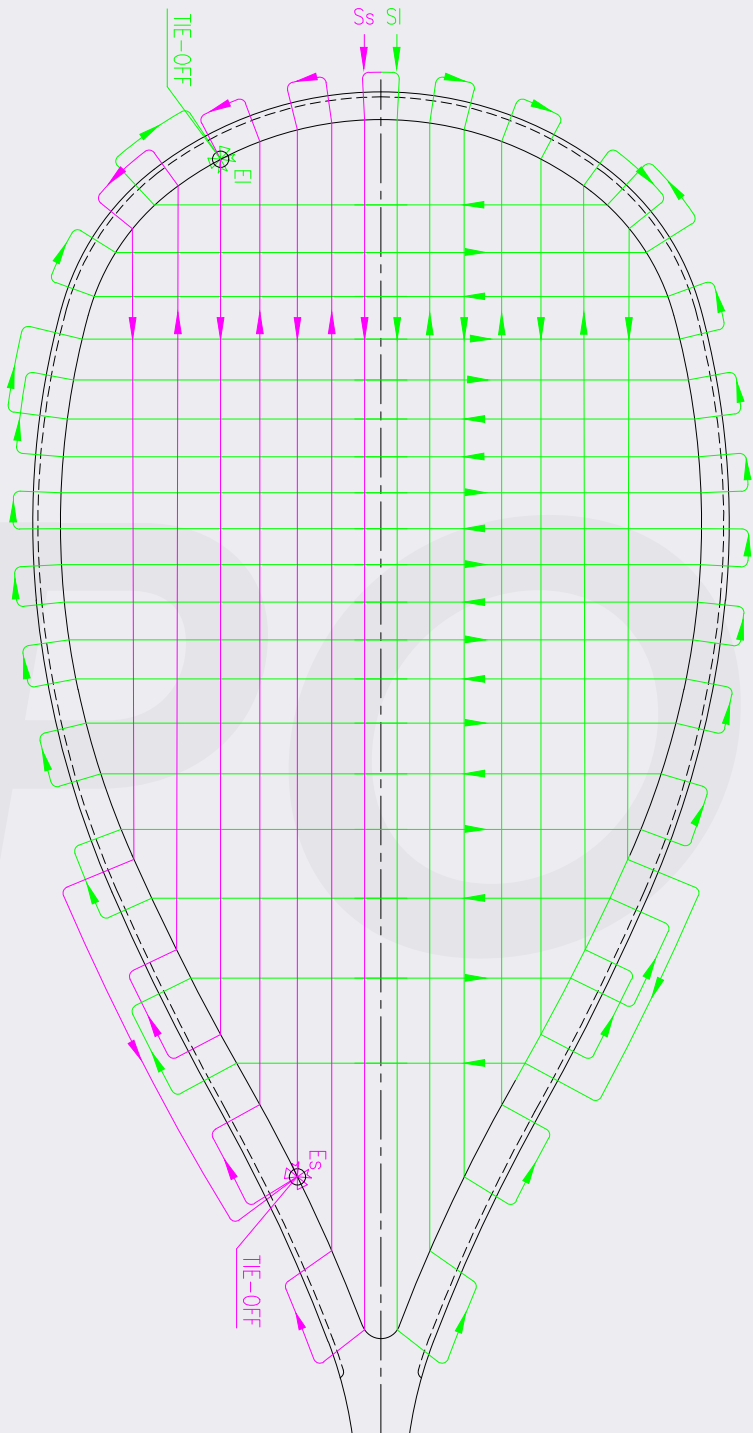

14 Main Strings
18 Cross Strings

HYPERFIBRE+

Stringing Pattern & Instructions

Revelation 135

(14x18 Powermax)

String Pattern

- El: End long part of the string
- Es: End short part of the string
- Sl: Start long part of the string
- Ss: Start short part of the string

14 Main Strings
18 Cross Strings

HYPERFIBRE+

Stringing Pattern & Instructions

Revelation Pro Lite

String Pattern

- El: End long part of the string
- Es: End short part of the string
- Sl: Start long part of the string
- Ss: Start short part of the string

14 Main Strings
19 Cross Strings

HYPERFIBRE+

Stringing Pattern & Instructions

Revelation Pro

String Pattern

- E1: End long part of the string
- E2: End short part of the string
- Sl: Start long part of the string
- Ss: Start short part of the string

14 Main Strings
19 Cross Strings