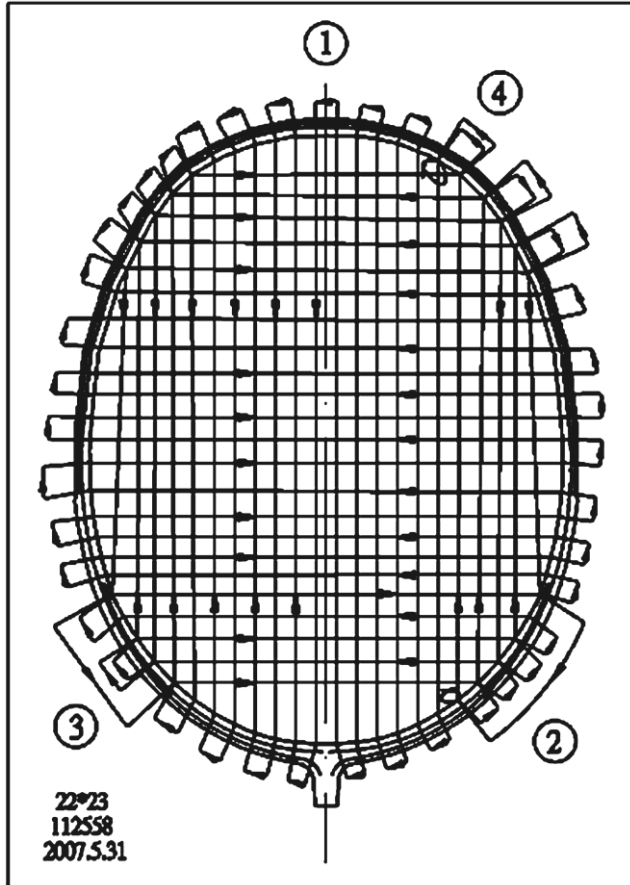

VAPOUR TRAIL JUNIOR (113145)

String Pattern

22 Mains
23 Cross

When you want use a new string.
Please follow the direction of Picture.
Start mains at 1. Tie off mains at 2.
Start cross at 3. Tie off cross at 4.

Tension: 14.4lbs/6.6kgs