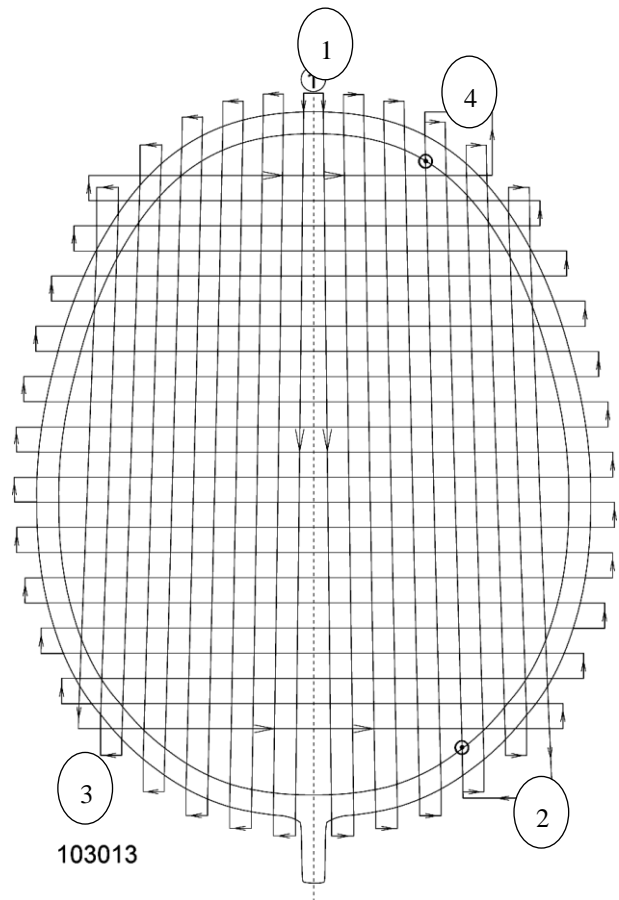

ISOBLADE 300 (113163)

String Pattern

22 Mains

23 Cross

When you want use a new string.
Please follow the direction of Picture.
Start mains at 1. Tie off mains at 2.
Start cross at 3. Tie off cross at 4.

Tension: 18lbs/8kgs