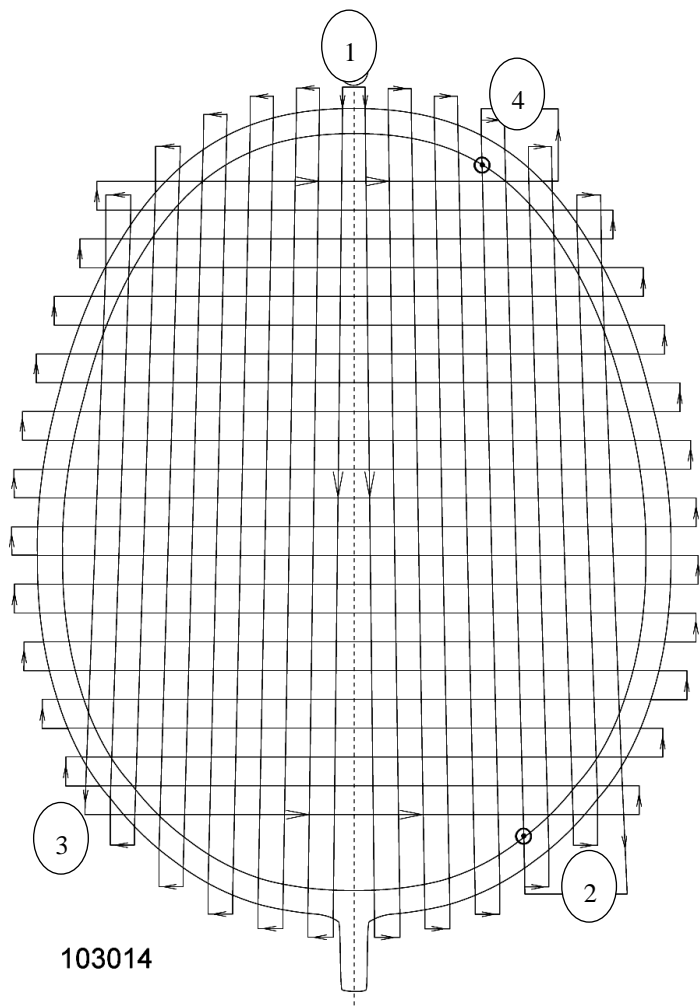

**Tension: 18lbs/8kgs**

**ISOBLADE 200 (113165)**

**String Pattern**

22 Mains

23 Cross

When you want use a new string.

Please follow the direction of Picture.

Start mains at 1. Tie off mains at 2.