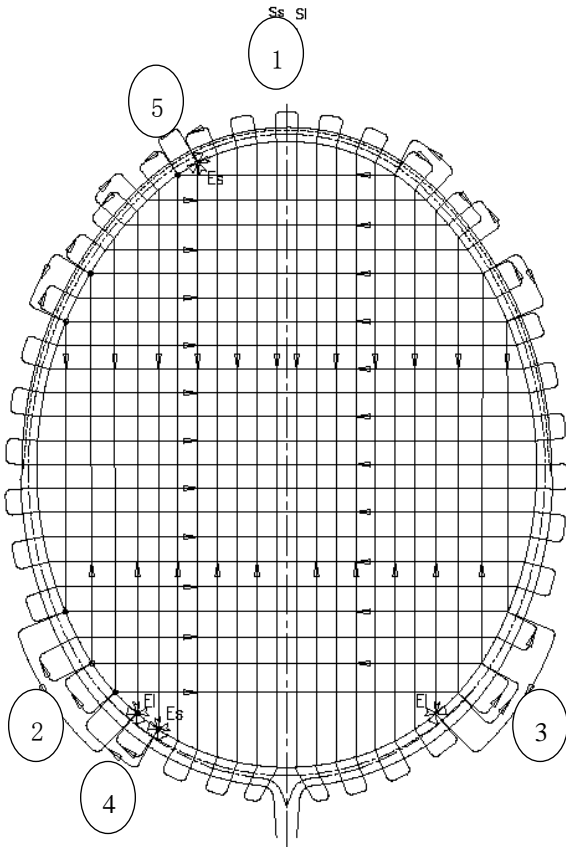

AIR BLADE (113150)

String Pattern

22 Mains

22 Cross

When you want use a new string.

Please follow the direction of Picture.

Start mains at 1. Tie off mains at 2-3.

Start cross at 4. Tie off cross at 5.

Tension: 18-28lbs/8-13kgs