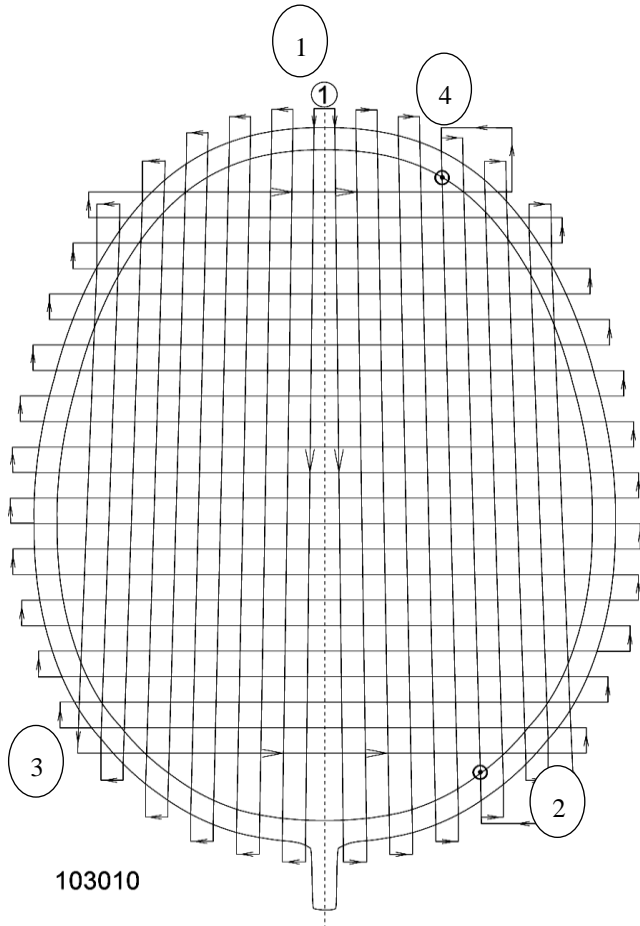

ISOBLADE Series:

ISOBLADE 600 (113156)

String Pattern

22 Mains

23 Cross

When you want use a new string.
Please follow the direction of Picture.
Start mains at 1. Tie off mains at 2.
Start cross at 3. Tie off cross at 4.

Tension: 18lbs/8kgs

ISOBLADE 500 BLUE (113157)

ISOBLADE 500 PINK (113158)