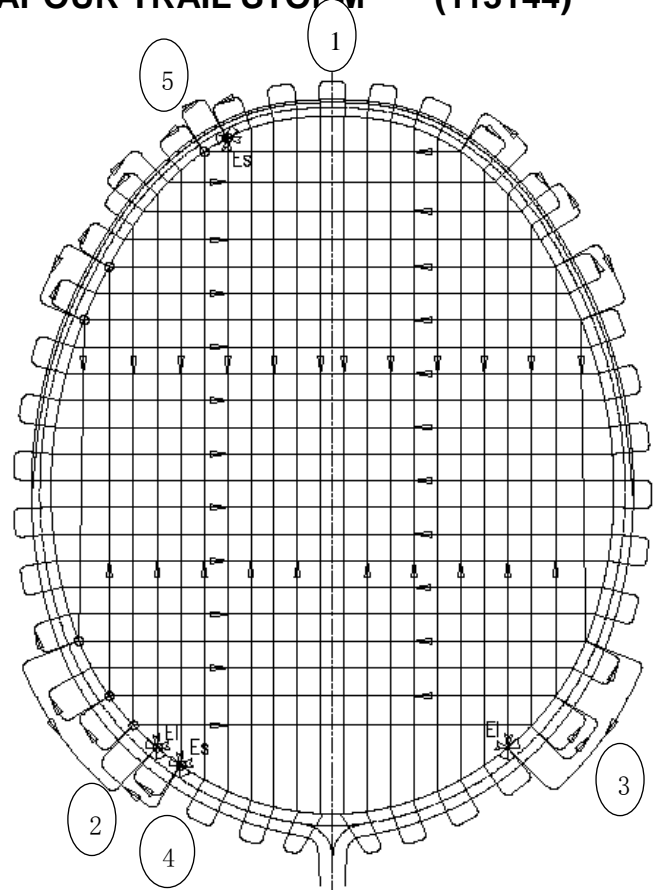

VAPOUR TRAIL Series:

- VAPOUR TRAIL ELITE (113138)
- VAPOUR TRAIL TOUR (113139)
- VAPOUR TRAIL S-LITE (113141)
- VAPOUR TRAIL FLUX (113142)
- VAPOUR TRAIL PURE (113143)
- VAPOUR TRAIL STORM (113144)