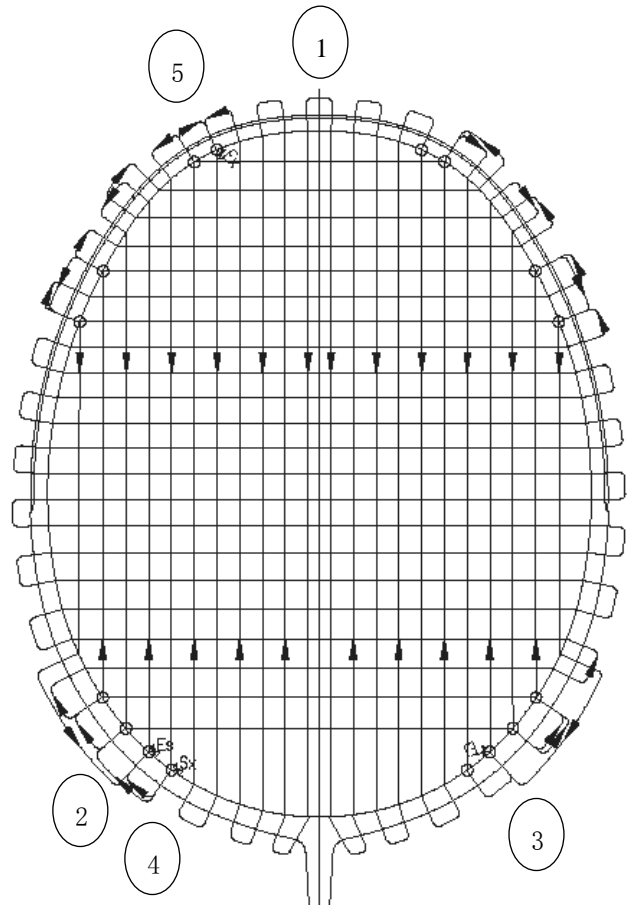

AIR Series:

AIR RAGE (113146)

AIR EDGE (113147)

String Pattern

22 Mains
22 Cross

When you want use a new string.
Please follow the direction of Picture.
Start mains at 1. Tie off mains at 2-3.
Start cross at 4. Tie off cross at 5.

Tension: 18-28lbs/8-13kgs