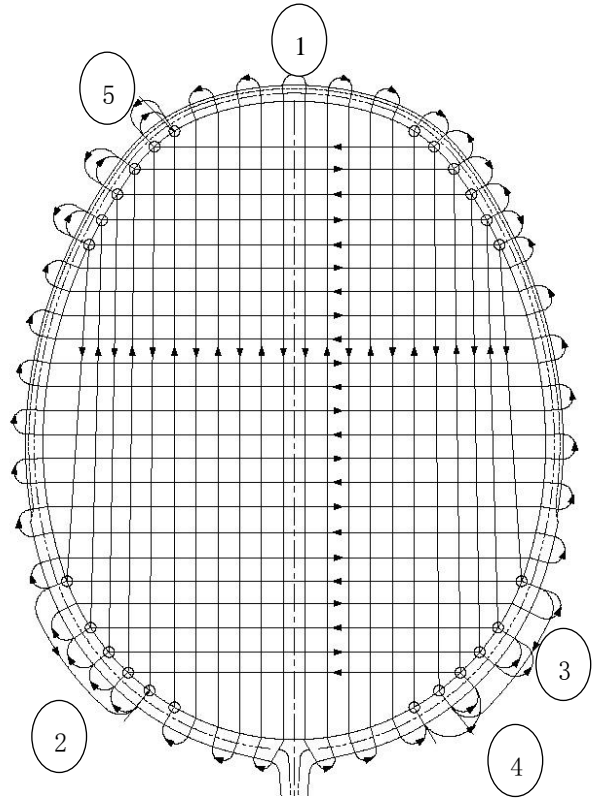

Start cross at 4. Tie off cross at 5.

**Tension: 18-28lbs/8-13kgs**

**SOLAR Series:**

**SOLAR ECLIPSE (113151)**

**SOLAR PHOTON (113152)**

**SOLAR STORM (113153)**

**String Pattern**

22 Mains