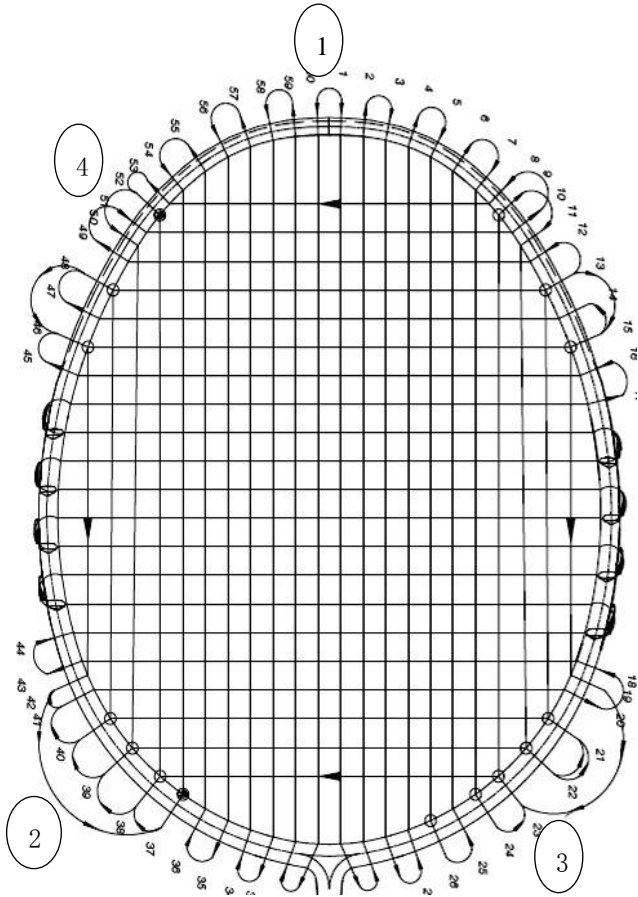

**RAZOR Series:**

- RAZOR V1.0 (113213)
- RAZOR V1.1 (113136)
- RAZOR V1.2 (113137)

**String Pattern**

22 Mains  
22 Cross

When you want use a new string.  
Please follow the direction of Picture.  
Start mains at 1. Tie off mains at 2-3.  
Start cross at 4. Tie off cross at 5.

**String Pattern**

22 Mains  
22 Cross

When you want use a new string.  
Please follow the direction of Picture.  
Start mains at 1. Tie off mains at 2-3.  
Start cross at 4. Tie off cross at 5.

**Tension: 18-28lbs/8-13kgs**