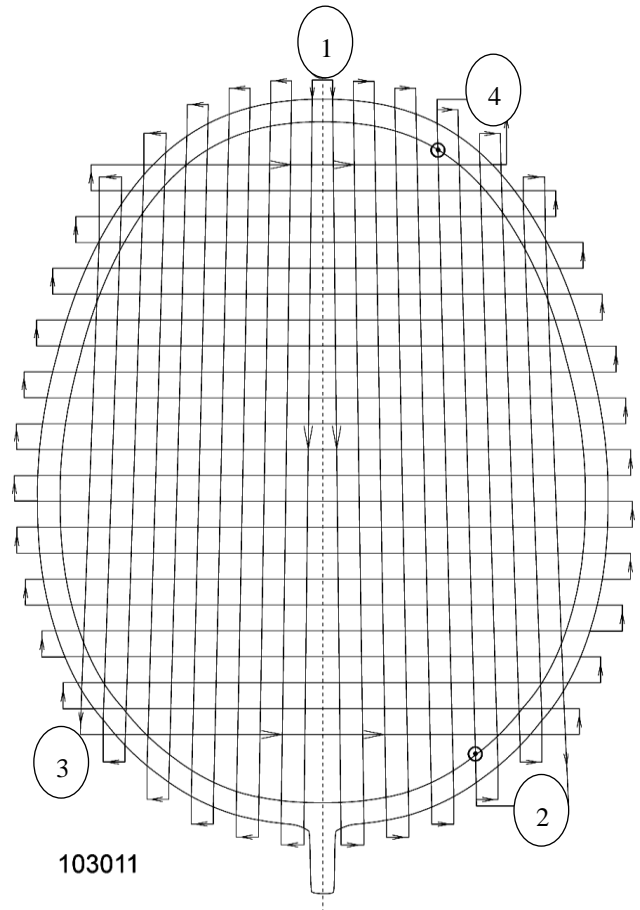

**Tension: 18lbs/8kgs**

**ISOBLADE 500 BLUE (113157)**

**ISOBLADE 500 PINK (113158)**

**String Pattern**

22 Mains

23Cross

When you want use a new string.  
Please follow the direction of Picture.  
Start mains at 1. Tie off mains at 2.  
Start cross at 3. Tie off cross at 4.