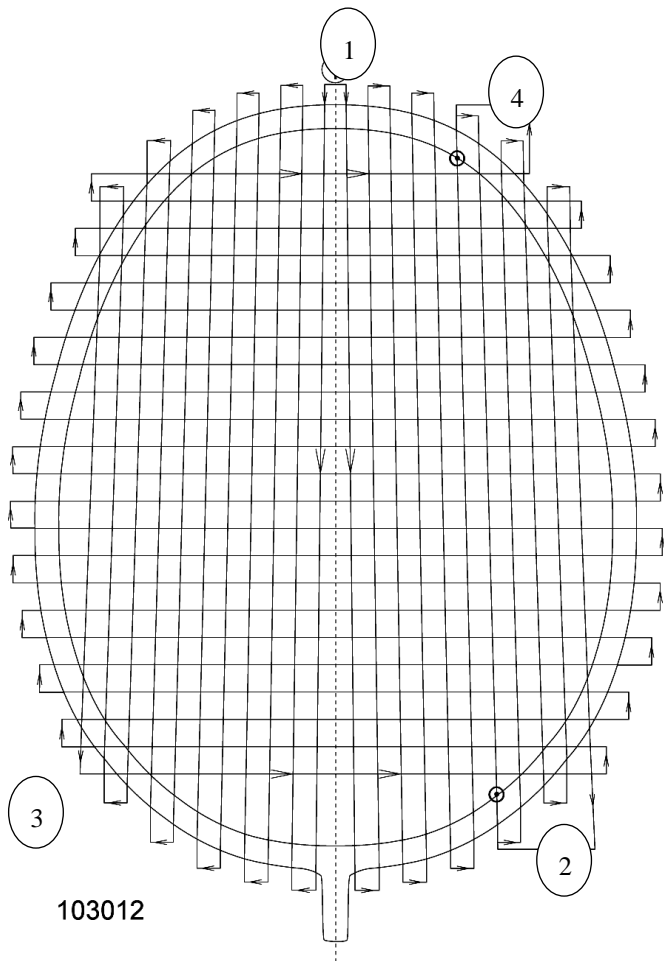

ISOBLADE 400 (113161)

String Pattern

22 Mains

23 Cross

When you want use a new string.
Please follow the direction of Picture.
Start mains at 1. Tie off mains at 2.
Start cross at 3. Tie off cross at 4.

Tension: 18lbs/8kgs